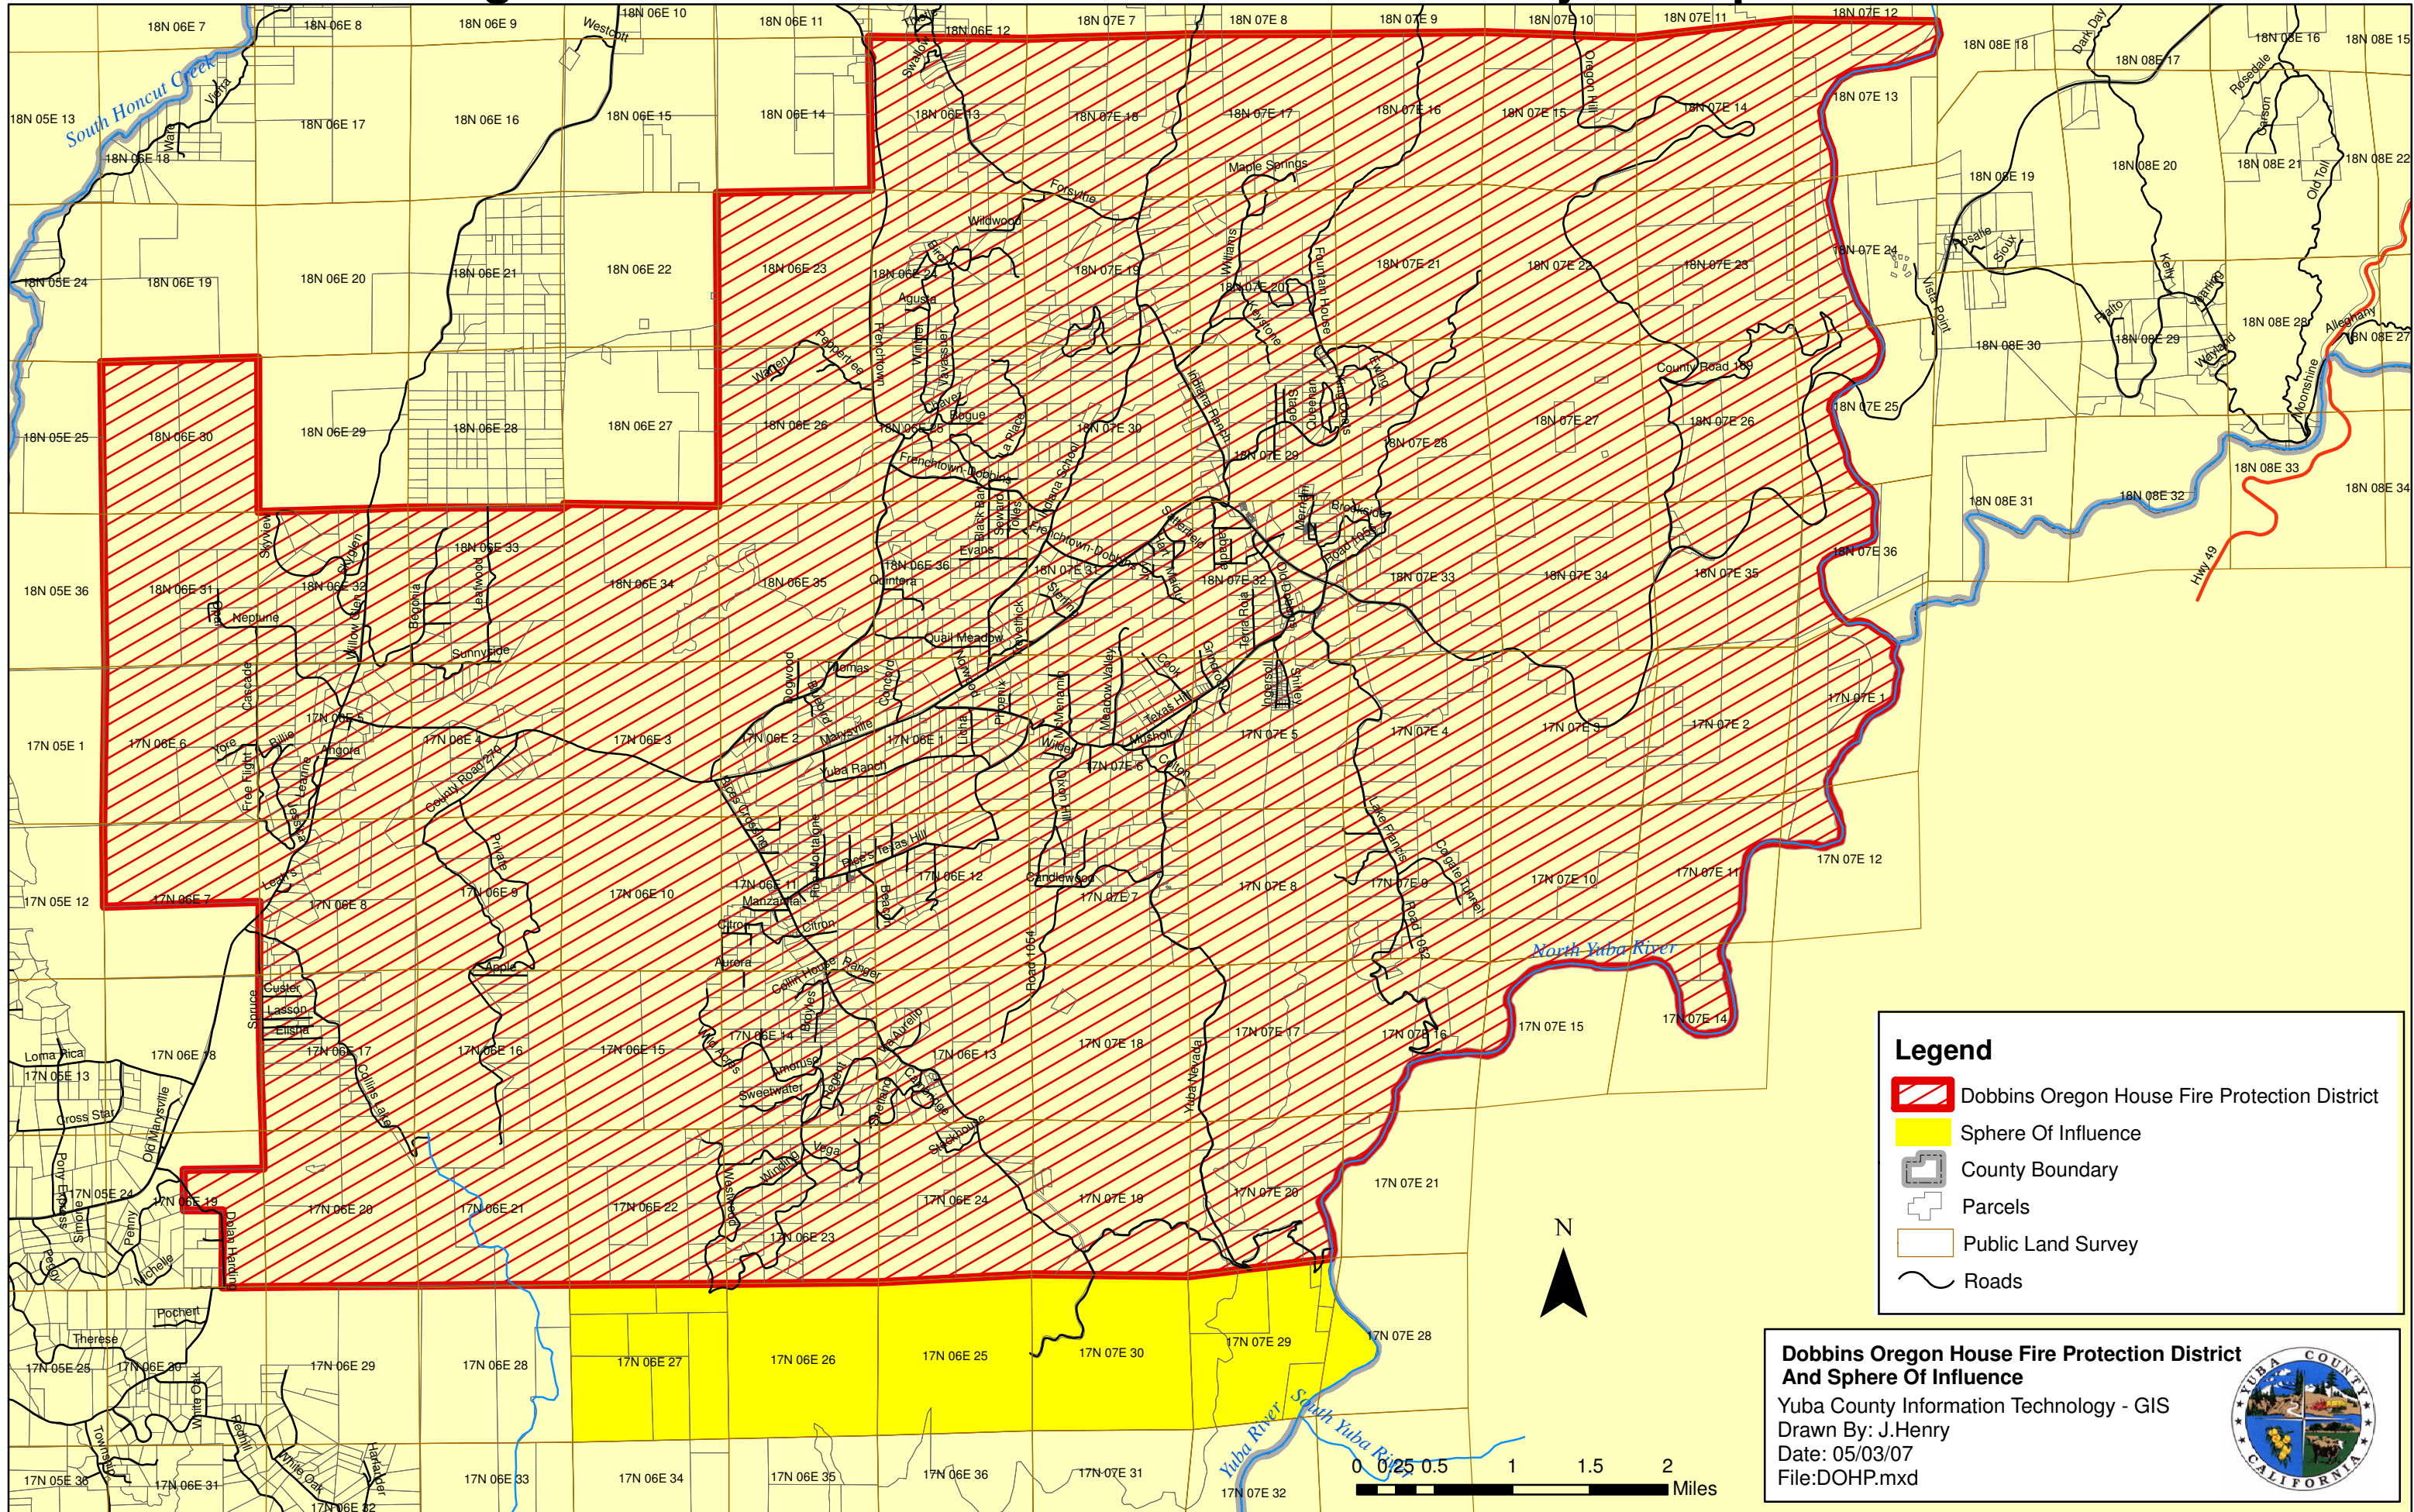

# Dobbins Oregon House Fire Protection District - Boundary and Sphere Of Influence

**Legend**

-  Dobbins Oregon House Fire Protection District
-  Sphere Of Influence
-  County Boundary
-  Parcels
-  Public Land Survey
-  Roads

**Dobbins Oregon House Fire Protection District  
And Sphere Of Influence**  
 Yuba County Information Technology - GIS  
 Drawn By: J.Henry  
 Date: 05/03/07  
 File:DOHP.mxd